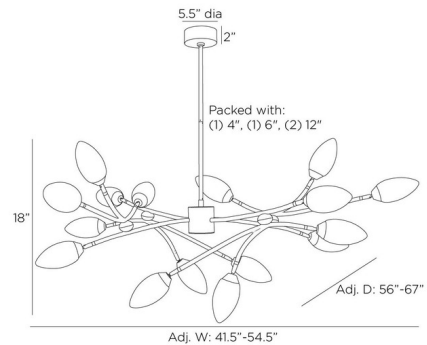

By Arteriors Home

Description

The Ember Chandelier resembles a botanical stem adorned with flowering blooms and delicate buds. This unique chandelier of steel offers an intriguing mix of form and function. Each matte swirl glass diffuser directs light to a different angle of the room.

Specifications

COLOR Matte Opal
BODY FINISH Antique Brass
WATTAGE 64W
DIMMER Standard 120V
DIMENSIONS 54.5"W x 18"H x 67"D
BULB NOT INCLUDED 16 x B10/Candelabra (E12)/4W/120V LED
COUNTRY OF ORIGIN China

Technical Information

PRODUCT DIMENSIONS Downrods: One 4", One 6", and Two 12" Included

Notes:

Shown in antique brass / matte opal

CLICK TO VIEW PRODUCT