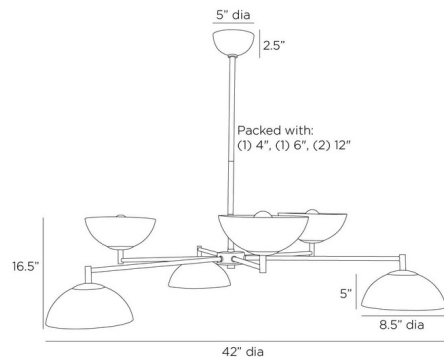

Shown in english bronze / aegean

Specifications

COLOR	Aegean
BODY FINISH	English Bronze
WATTAGE	54W
DIMMER	Standard 120V
DIMENSIONS	42"W x 16.5"H
BULB NOT INCLUDED	6 x A19/Medium (E26)/9W/120V LED
COUNTRY OF ORIGIN	China

Technical Information

PRODUCT DIMENSIONS Downrods: One 4", One 6", and Two 12" Included

CLICK TO VIEW PRODUCT

Notes: