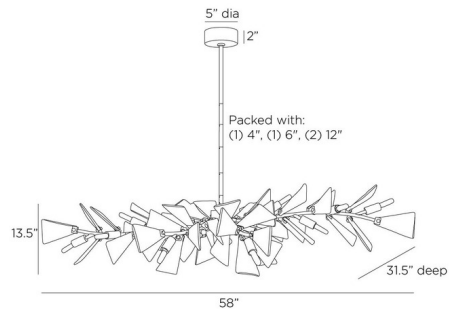

### Specifications

COLOR . . . . . Clear  
BODY FINISH . . . . . Antique Brass  
WATTAGE . . . . . 108W  
DIMMER . . . . . Standard 120V  
DIMENSIONS . . . . . 58"L x 31.5"W x 13.5"H  
BULB NOT INCLUDED . . . . . 12 x B10/Candelabra (E12)/9W/120V LED  
COUNTRY OF ORIGIN . . . . . China

### Technical Information

PRODUCT DIMENSIONS . . . . . Downrods: One 4", One 6", and Two 12" Included

Notes:

Shown in antique brass / clear

CLICK TO VIEW PRODUCT