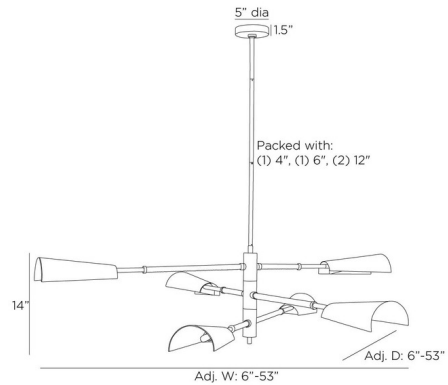

Specifications

COLOR Graphite
BODY FINISH English Bronze
WATTAGE 24W
DIMMER Standard 120V
DIMENSIONS 53"W x 14"H x 53"D
BULB NOT INCLUDED 6 x B10/Candelabra (E12)/4W/120V LED
COUNTRY OF ORIGIN China

Technical Information

PRODUCT DIMENSIONS Downrods: One 4", One 6", and Two 12" Included

Notes:

Shown in english bronze / graphite

CLICK TO VIEW PRODUCT