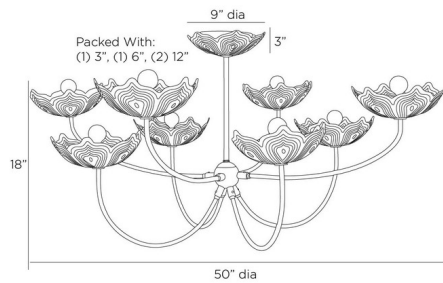

### Description

The Encinitas Chandelier brings a modern take on Art Nouveau vibe. The multi-level style features lush layers gathered in a single bouquet. Reminiscent of flowers blooming in a field, each hand-formed shade of antique brass is intricately detailed, then balanced on a delicate iron armature, facing upwards for a flattering diffused effect.

### Specifications

COLOR . . . . . N/A  
BODY FINISH . . . . . Antique Brass  
WATTAGE . . . . . 56W  
DIMMER . . . . . Standard 120V  
DIMENSIONS . . . . . 50"W x 18"H  
BULB NOT INCLUDED . . . . . 8 x B10/Candelabra (E12)/7W/120V LED  
COUNTRY OF ORIGIN . . . . . India

### Technical Information

PRODUCT DIMENSIONS . . . . . Downrods: One 3", One 6", and Two 12" Included

Notes:

Shown in antique brass

CLICK TO VIEW PRODUCT