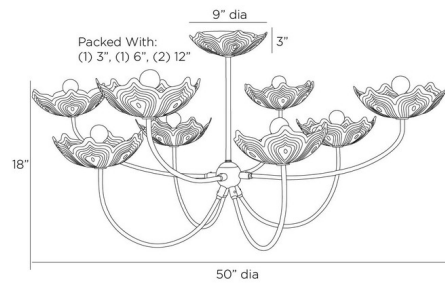

### Description

The Encinitas Chandelier brings a modern take on Art Nouveau vibe. The multi-level style features lush layers gathered in a single bouquet. Reminiscent of flowers blooming in a field, each hand-formed shade of antique brass is intricately detailed, then balanced on a delicate iron armature, facing upwards for a flattering diffused effect.

### Specifications

COLOR . . . . . N/A  
BODY FINISH . . . . . Antique Brass  
WATTAGE . . . . . 56W  
DIMMER . . . . . Standard 120V  
DIMENSIONS . . . . . 50"W x 18"H  
BULB NOT INCLUDED . . . . . 8 x B10/Candelabra (E12)/7W/120V LED  
COUNTRY OF ORIGIN . . . . . India

### Technical Information

PRODUCT DIMENSIONS . . . . . Downrods: One 3", One 6", and Two 12" Included

Notes:

Shown in antique brass

CLICK TO VIEW PRODUCT