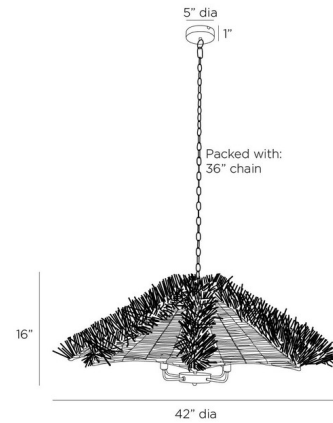

### Specifications

COLOR	Rattan
BODY FINISH	Antique Brass
WATTAGE	28W
DIMMER	Standard 120V
DIMENSIONS	42"W x 16"H
BULB NOT INCLUDED	4 x B10/Candelabra (E12)/7W/120V LED
COUNTRY OF ORIGIN	Philippines

### Technical Information

PRODUCT DIMENSIONS	Adjustable Chain Length: 36"
--------------------	------------------------------

Shown in antique brass / rattan

CLICK TO VIEW PRODUCT

Notes: