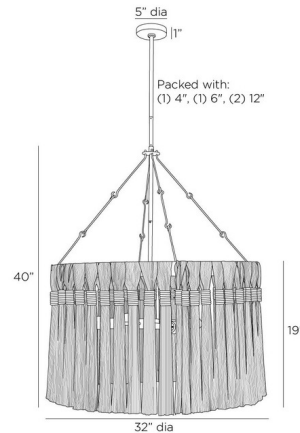

By Arteriors Home

Description

The Dutchess Chandelier is an elegant drum shaped light drawing its inspiration from the braids and tassels of ancient Greece. A flourish of silken gold and gray fringe is threaded, gathered and bound by shimmering antique brass hardware giving this impactful fixture a timeless appeal.

Shown in antique brass / grey

Specifications

COLOR Grey
BODY FINISH Antique Brass
WATTAGE 36W
DIMMER Standard 120V
DIMENSIONS 32"W x 40"H
BULB NOT INCLUDED 4 x A19/Medium (E26)/9W/120V LED
COUNTRY OF ORIGIN China

Technical Information

PRODUCT DIMENSIONS Downrods: One 3", One 6", and Two 12" Included

CLICK TO VIEW PRODUCT

Notes: