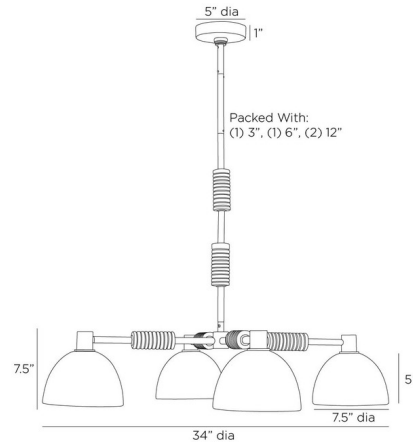

Description

The Eli Chandelier features Smoke hammered glass and blackened iron align to lend an industrial edge to your interior space. Intricately etched black marble brackets are an eye-catching counterpoint to the minimalist frame.

Specifications

COLOR Smoke
BODY FINISH Blackened Iron
WATTAGE 28W
DIMMER Standard 120V
DIMENSIONS 34"W x 7.5"H
BULB NOT INCLUDED 4 x A19/Medium (E26)/7W/120V LED
COUNTRY OF ORIGIN India

Technical Information

PRODUCT DIMENSIONS Downrods: One 3", One 6", and Two 12" Included

Shown in blackened iron / smoke

CLICK TO VIEW PRODUCT

Notes: