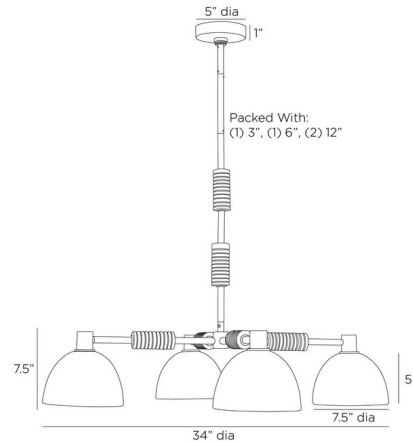

Description

The Eli Chandelier features Smoke hammered glass and blackened iron align to lend an industrial edge to your interior space. Intricately etched black marble brackets are an eye-catching counterpoint to the minimalist frame.

Specifications

COLOR Smoke
BODY FINISH Blackened Iron
WATTAGE 28W
DIMMER Standard 120V
DIMENSIONS 34"W x 7.5"H
BULB NOT INCLUDED 4 x A19/Medium (E26)/7W/120V LED
COUNTRY OF ORIGIN India

Technical Information

PRODUCT DIMENSIONS Downrods: One 3", One 6", and Two 12" Included

Notes:

Shown in blackened iron / smoke

CLICK TO VIEW PRODUCT