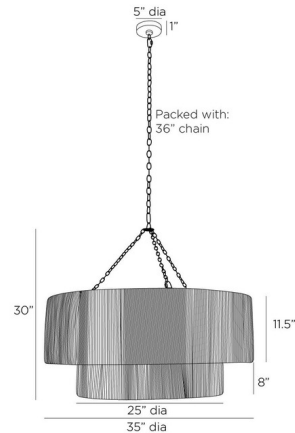

### Description

The Creighton Chandelier is a waterfall of wrapped vintage brass wire that adds a luxurious accent to a traditional tiered drum shade. Suspended from chains, this handmade fixture hides three bulbs that deliver a glimmering, always flattering illumination.

### Specifications

COLOR	Vintage Brass Chains
BODY FINISH	Blackened Iron
WATTAGE	27W
DIMMER	Standard 120V
DIMENSIONS	35"W x 30"H
BULB NOT INCLUDED	3 x A19/Medium (E26)/9W/120V LED
COUNTRY OF ORIGIN	India

### Technical Information

PRODUCT DIMENSIONS	Adjustable Chain Length: 36"
--------------------	------------------------------

CLICK TO VIEW PRODUCT

Notes: