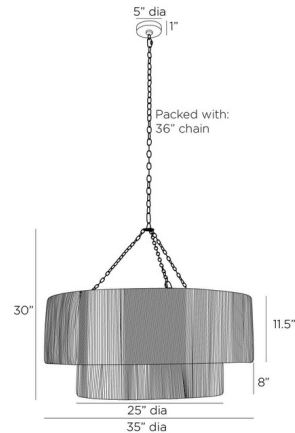

By Arteriors Home

Description

The Creighton Chandelier is a waterfall of wrapped vintage brass wire that adds a luxurious accent to a traditional tiered drum shade. Suspended from chains, this handmade fixture hides three bulbs that deliver a glimmering, always flattering illumination.

Shown in blackened iron / vintage brass chains

Specifications

COLOR Vintage Brass Chains
BODY FINISH Blackened Iron
WATTAGE 27W
DIMMER Standard 120V
DIMENSIONS 35"W x 30"H
BULB NOT INCLUDED 3 x A19/Medium (E26)/9W/120V LED
COUNTRY OF ORIGIN India

Technical Information

PRODUCT DIMENSIONS Adjustable Chain Length: 36"

CLICK TO VIEW PRODUCT

Notes: