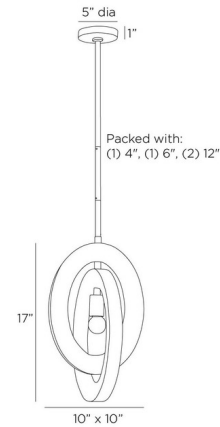

Specifications

COLOR	Natural
BODY FINISH	English Bronze
WATTAGE	9W
DIMMER	Standard 120V
DIMENSIONS	10"W x 17"H
BULB NOT INCLUDED	1 x G30/Medium (E26)/9W/120V LED
COUNTRY OF ORIGIN	China

Technical Information

PRODUCT DIMENSIONS Downrods: One 4", One 6", and Two 12" Included

Shown in english bronze / natural

CLICK TO VIEW PRODUCT

Notes: