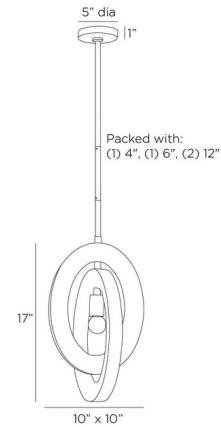

Specifications

COLOR	Natural
BODY FINISH	English Bronze
WATTAGE	9W
DIMMER	Standard 120V
DIMENSIONS	10"W x 17"H
BULB NOT INCLUDED	1 x G30/Medium (E26)/9W/120V LED
COUNTRY OF ORIGIN	China

Technical Information

PRODUCT DIMENSIONS Downrods: One 4", One 6", and Two 12" Included

Shown in english bronze / natural

CLICK TO VIEW PRODUCT

Notes: