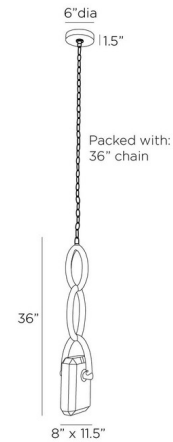

Description

The Estate Pendant is jewelry for your home. A thick chain of antique brass steel links together to form a stylish setting holding a faceted LED-lit gem of smoke crystal.

Specifications

COLOR	Smoke
BODY FINISH	Antique Brass
WATTAGE	10W
DIMMER	Standard 120V
DIMENSIONS	11.5"W x 36"H
INTEGRATED LED MODULE	1 x LED/10W/120V LED
COUNTRY OF ORIGIN	China

Technical Information

PRODUCT DIMENSIONS	Adjustable Chain Length: 36"
LAMP LIFE	20000 hours
COLOR RENDERING	90 CRI
LAMP COLOR	2700K
LUMENS/WATT	85.20
LUMINOUS FLUX	852 lumens

Shown in antique brass / smoke