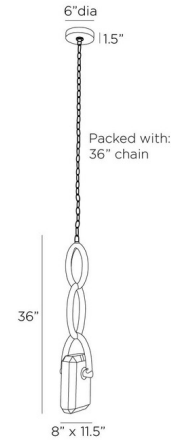

Description

The Estate Pendant is jewelry for your home. A thick chain of antique brass steel links together to form a stylish setting holding a faceted LED-lit gem of smoke crystal.

Specifications

COLOR	Smoke
BODY FINISH	Antique Brass
WATTAGE	10W
DIMMER	Standard 120V
DIMENSIONS	11.5"W x 36"H
INTEGRATED LED MODULE	1 x LED/10W/120V LED
COUNTRY OF ORIGIN	China

Technical Information

PRODUCT DIMENSIONS	Adjustable Chain Length: 36"
LAMP LIFE	20000 hours
COLOR RENDERING	90 CRI
LAMP COLOR	2700K
LUMENS/WATT	85.20
LUMINOUS FLUX	852 lumens

Shown in antique brass / smoke