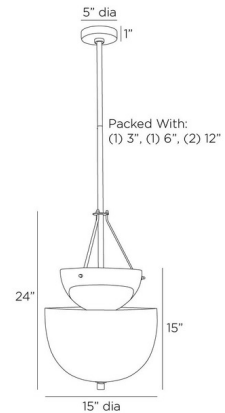

### Specifications

COLOR . . . . . Antique Mercury  
BODY FINISH . . . . . Antique Brass  
WATTAGE . . . . . 16W  
DIMMER . . . . . Standard 120V  
DIMENSIONS . . . . . 15"W x 24"H  
BULB NOT INCLUDED . . . . . 4 x B10/Candelabra (E12)/4W/120V LED  
COUNTRY OF ORIGIN . . . . . India

### Technical Information

PRODUCT DIMENSIONS . . . . . Downrods: One 3", One 6", and Two 12" Included

Shown in antique brass / antique mercury

CLICK TO VIEW PRODUCT

Notes: