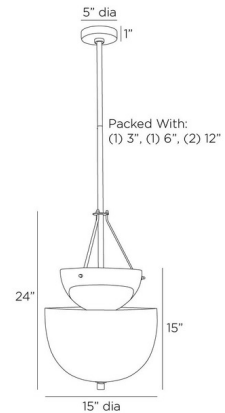

CLICK TO VIEW PRODUCT

Notes: