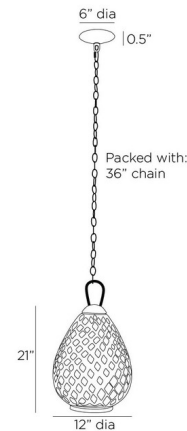

### Specifications

COLOR	Smoke
BODY FINISH	Bronze
WATTAGE	7W
DIMMER	Standard 120V
DIMENSIONS	12"W x 21"H
BULB NOT INCLUDED	1 x B10/Candelabra (E12)/7W/120V LED
COUNTRY OF ORIGIN	India

### Technical Information

PRODUCT DIMENSIONS	Adjustable Chain Length: 36"
--------------------	------------------------------

Shown in bronze / smoke

CLICK TO VIEW PRODUCT

Notes: