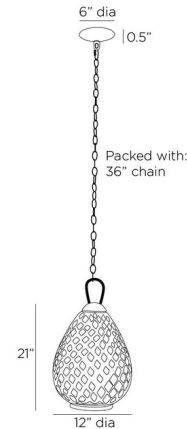

Shown in bronze / smoke

CLICK TO VIEW PRODUCT

Notes: