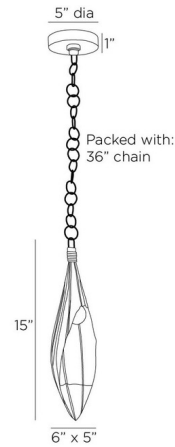

Description

The Clayton Pendant has all the beauty of natural flora and fauna inform this clamshell pendant. Suspended from a chain, its vintage brass setting is presented in a sophisticated form, emitting light from a single socket. Impactful when hung on its own or display this style in multiples.

Specifications

COLOR N/A
BODY FINISH Vintage Brass
WATTAGE 7W
DIMMER Standard 120V
DIMENSIONS 6"W x 15"H
BULB NOT INCLUDED 1 x G16.5/Candelabra (E12)/7W/120V LED
COUNTRY OF ORIGIN India

Technical Information

PRODUCT DIMENSIONS Adjustable Chain Length: 36"

Shown in vintage brass

CLICK TO VIEW PRODUCT

Notes: