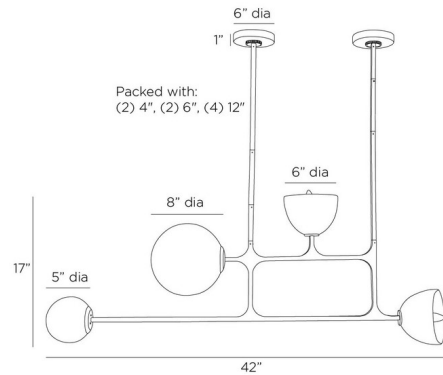

Specifications

COLOR Smoke
BODY FINISH English Bronze
WATTAGE 36W
DIMMER Standard 120V
DIMENSIONS 42"L x 8"W x 17"H
BULB NOT INCLUDED 4 x B10/Candelabra (E12)/9W/120V LED
COUNTRY OF ORIGIN China

Technical Information

PRODUCT DIMENSIONS Downrods: Two 3", Two 6", and Four 12" Included

Notes:

Shown in english bronze / smoke

CLICK TO VIEW PRODUCT