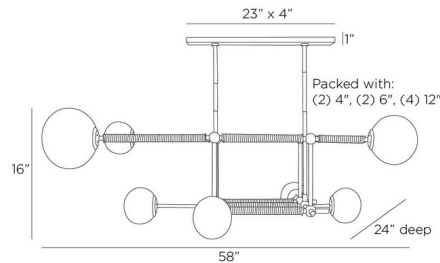

Specifications

COLOR Opal
BODY FINISH English Bronze
WATTAGE 72W
DIMMER Standard 120V
DIMENSIONS 58"L x 24"W x 16"H
BULB NOT INCLUDED 8 x B10/Candelabra (E12)/9W/120V LED
COUNTRY OF ORIGIN China

Technical Information

PRODUCT DIMENSIONS Downrods: Two 3", Two 6", and Four 12" Included

Notes:

Shown in english bronze / opal

CLICK TO VIEW PRODUCT