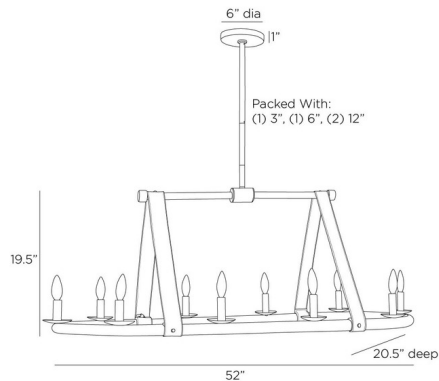

Specifications

COLOR Moss
BODY FINISH Antique Brass
WATTAGE 70W
DIMMER Standard 120V
DIMENSIONS 52"L x 20.5"W x 19.5"H
BULB NOT INCLUDED 10 x B10/Candelabra (E12)/7W/120V LED
COUNTRY OF ORIGIN India

Technical Information

PRODUCT DIMENSIONS Downrods: One 3", One 6", and Two 12" Included

Notes:

Shown in antique brass / moss

CLICK TO VIEW PRODUCT