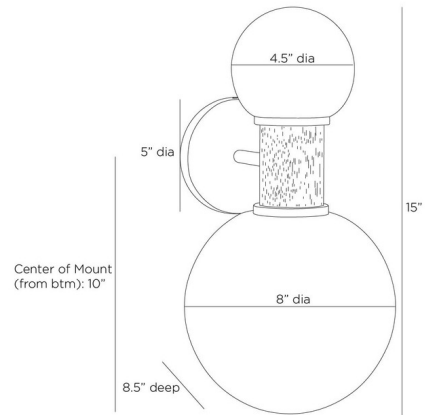

By Arteriors Home

Description

The Cheyenne Wall Sconce brings a celestial form to your interior space. This dumbbell-style sconce is made more intriguing with offset globes of opal swirl glass. Centered with a wood neck and mounted on antique brass plate, this overscale fixture is even more impactful when installed in multiples. May be mounted horizontally or vertically.

Shown in gray wash / white

Specifications

COLOR	White
BODY FINISH	Gray Wash
WATTAGE	18W
DIMMER	Standard 120V
DIMENSIONS	8"W x 15"H x 8.5"D
BULB NOT INCLUDED	2 x B10/Candelabra (E12)/9W/120V LED
COUNTRY OF ORIGIN	China