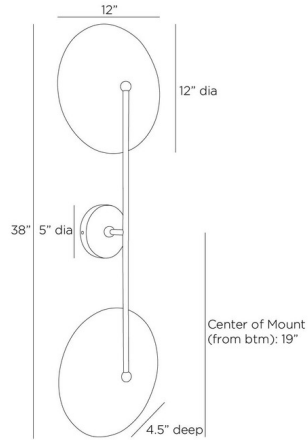

### Specifications

COLOR	Bronze
BODY FINISH	Antique Brass
WATTAGE	18W
DIMMER	Standard 120V
DIMENSIONS	12"W x 38"H x 4.5"D
BULB NOT INCLUDED	2 x B10/Candelabra (E12)/9W/120V LED
COUNTRY OF ORIGIN	China

CLICK TO VIEW PRODUCT