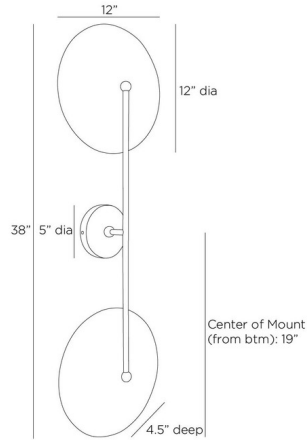

Lightology

lightology.com
866-954-4489
04-24-26

Project: _____

Company: _____

Location: _____ Fixture Type: _____

SPEC #: **AHM1342621**

Approved On: _____ Approved By: _____

Griffith Wall Sconce

By Arteriors Home

Description

The Griffith Wall Sconce is inspired by the grand spaces of the midcentury modern era. The wall facing dish shaped shades cast a warm glow around your room. May be mounted horizontally or vertically.

Shown in antique brass / bronze

Specifications

COLOR	Bronze
BODY FINISH	Antique Brass
WATTAGE	18W
DIMMER	Standard 120V
DIMENSIONS	12"W x 38"H x 4.5"D
BULB NOT INCLUDED	2 x B10/Candelabra (E12)/9W/120V LED
COUNTRY OF ORIGIN	China