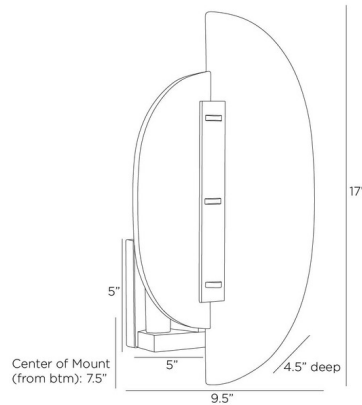

Shown in black / alabaster

Specifications

COLOR	Alabaster
BODY FINISH	Black
WATTAGE	18W
DIMMER	Standard 120V
DIMENSIONS	9.5"W x 4.5"H x 17"D
BULB NOT INCLUDED	2 x B10/Candelabra (E12)/9W/120V LED
COUNTRY OF ORIGIN	China