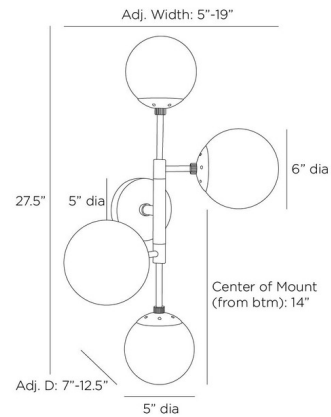

Lightology

lightology.com
866-954-4489
04-24-26

Project: _____
 Company: _____
 Location: _____ Fixture Type: _____
 SPEC #: **AHM1342625**
 Approved On: _____ Approved By: _____

Christelle Wall Sconce

By Arteriors Home

Description

The Christelle Wall Sconce is inspired by celestial bodies. A quartet of glass globes orbit an axis of steel. Articulated arms allow this piece to easily rotate, allowing for a striking mirrored effect. May be mounted horizontally or vertically.

Shown in english bronze / smoke

Specifications

COLOR	Smoke
BODY FINISH	English Bronze
WATTAGE	28W
DIMMER	Standard 120V
DIMENSIONS	19"W x 27.5"H x 12.5"D
BULB NOT INCLUDED	4 x B10/Candelabra (E12)/7W/120V LED
COUNTRY OF ORIGIN	China