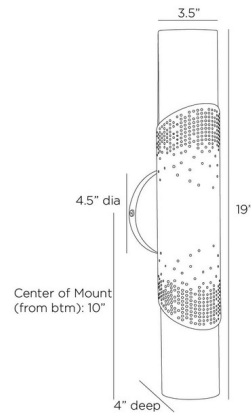

By Arteriors Home

Description

The Exelsior Wall Sconce features a softly rounded column of matte swirl glass is held by an English Bronze-plated steel shield, perforated to let accents of light shine through. This linear style may also recall celestial constellations of the night sky.

Shown in english bronze / white

Specifications

COLOR	White
BODY FINISH	English Bronze
WATTAGE	14W
DIMMER	Standard 120V
DIMENSIONS	3.5"W x 19"H x 4"D
BULB NOT INCLUDED	2 x B10/Candelabra (E12)/7W/120V LED
COUNTRY OF ORIGIN	China