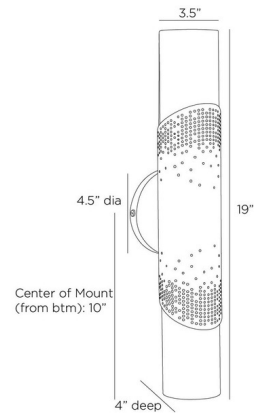

Lightology

lightology.com
866-954-4489
04-26-26

Project: _____

Company: _____

Location: _____ Fixture Type: _____

SPEC #: **AHM1342628**

Approved On: _____ Approved By: _____

Exelsior Wall Sconce

By Arteriors Home

Description

The Exelsior Wall Sconce features a softly rounded column of matte swirl glass is held by an English Bronze-plated steel shield, perforated to let accents of light shine through. This linear style may also recall celestial constellations of the night sky.

Shown in english bronze / white

Specifications

COLOR	White
BODY FINISH	English Bronze
WATTAGE	14W
DIMMER	Standard 120V
DIMENSIONS	3.5"W x 19"H x 4"D
BULB NOT INCLUDED	2 x B10/Candelabra (E12)/7W/120V LED
COUNTRY OF ORIGIN	China