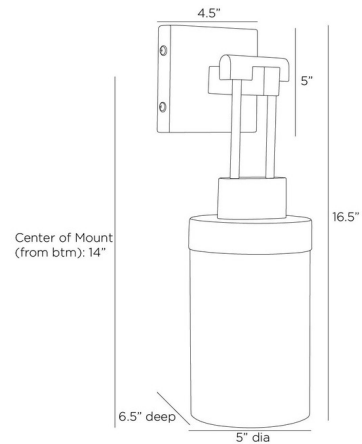

Description

The Everest Outdoor Wall Sconce is a hanging lantern of opal glass and aged iron-powdercoated aluminum possesses an Eastern allure. Inspired by Japanese wood joinery, this minimalist style is finished with a protective coating to withstand the elements.

Specifications

COLOR	Opal
BODY FINISH	Aged Iron
WATTAGE	9W
DIMMER	Standard 120V
DIMENSIONS	5"W x 16.5"H x 6.5"D
BULB NOT INCLUDED	1 x A19/Medium (E26)/9W/120V LED
COUNTRY OF ORIGIN	China

Shown in aged iron / opal