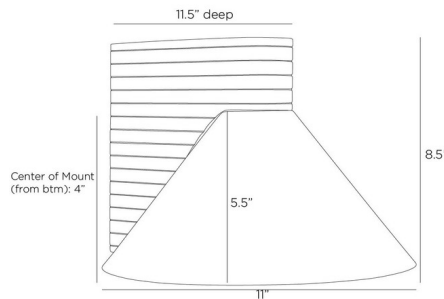

### Specifications

COLOR	N/A
BODY FINISH	Aged Iron
WATTAGE	9W
DIMMER	Standard 120V
DIMENSIONS	11"W x 8.5"H x 11.5"D
BULB NOT INCLUDED	1 x A19/Medium (E26)/9W/120V LED
COUNTRY OF ORIGIN	China

CLICK TO VIEW PRODUCT