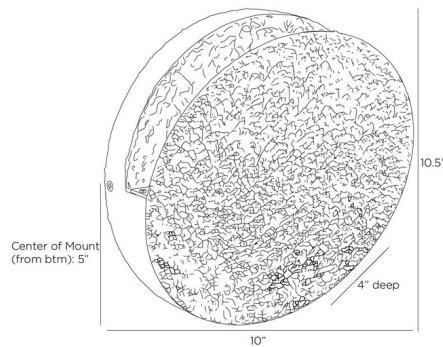

Description

The Chance Outdoor Wall Sconce is the perfect punctuation mark against a natural or dark wall, a circular sconce is a textural delight. Forged of aged iron, the off-black metallic finish has a paint-like daubed finish. Bisected by an opal glass sliver, this minimalist style is turtle friendly.

Shown in aged iron

Specifications

COLOR	N/A
BODY FINISH	Aged Iron
WATTAGE	8W
DIMMER	Standard 120V
DIMENSIONS	10"W x 10.5"H x 4"D
INTEGRATED LED MODULE	1 x LED/8W/120V LED
COUNTRY OF ORIGIN	China

Technical Information

LAMP LIFE	30000 hours
COLOR RENDERING	.90 CRI
LAMP COLOR	2700K
LUMENS/WATT	.110.00
LUMINOUS FLUX	880 lumens

CLICK TO VIEW PRODUCT

Notes: