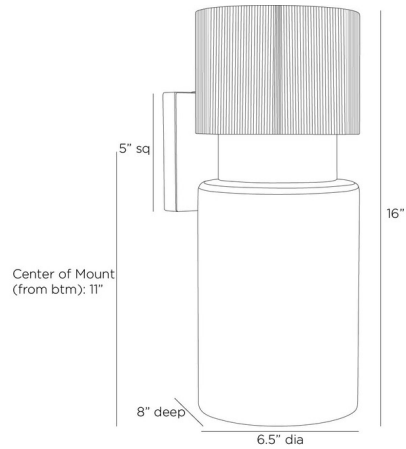

Lightology

lightology.com
866-954-4489
06-20-26

Project: _____

Company: _____

Location: _____ Fixture Type: _____

SPEC #: **AHM1342633**

Approved On: _____ Approved By: _____

Crawford Outdoor Wall Sconce By Arteriors Home

Description

The Crawford Outdoor Wall Sconce is ribbed at the top with a clever screw cap detail. This sculptural piece is juxtaposed with a glowing cylinder of opal glass that casts warm shadows of light across your room.

Shown in aged iron / opal

Specifications

COLOR	Opal
BODY FINISH	Aged Iron
WATTAGE	9W
DIMMER	Standard 120V
DIMENSIONS	6.5"W x 16"H x 8"D
BULB NOT INCLUDED	1 x A19/Medium (E26)/9W/120V LED
COUNTRY OF ORIGIN	China