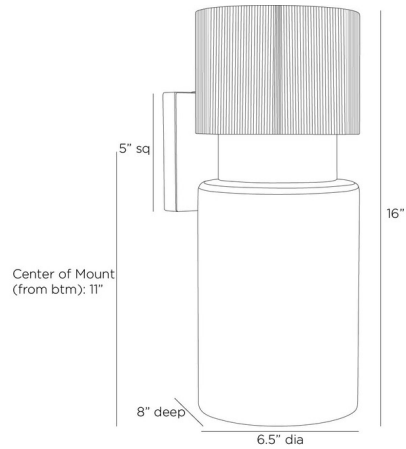

Lightology

lightology.com
866-954-4489
04-27-26

Project: _____

Company: _____

Location: _____ Fixture Type: _____

SPEC #: **AHM1342633**

Approved On: _____ Approved By: _____

Crawford Outdoor Wall Sconce By Arteriors Home

Description

The Crawford Outdoor Wall Sconce is ribbed at the top with a clever screw cap detail. This sculptural piece is juxtaposed with a glowing cylinder of opal glass that casts warm shadows of light across your room.

Shown in aged iron / opal

Specifications

COLOR	Opal
BODY FINISH	Aged Iron
WATTAGE	9W
DIMMER	Standard 120V
DIMENSIONS	6.5"W x 16"H x 8"D
BULB NOT INCLUDED	1 x A19/Medium (E26)/9W/120V LED
COUNTRY OF ORIGIN	China