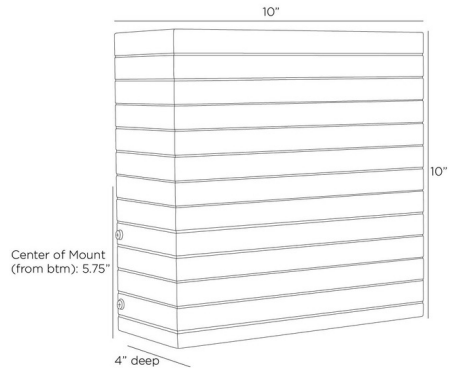

Description

The Carter Outdoor Wall Sconce is ideal for lighting an outdoor corridor or pathway. The etched box style is banded for texture. This aged iron essential is coated to withstand the elements.

Shown in aged iron

Specifications

COLOR	N/A
BODY FINISH	Aged Iron
WATTAGE	7W
DIMMER	Standard 120V
DIMENSIONS	10"W x 10"H x 4"D
BULB NOT INCLUDED	1 x B10/Candelabra (E12)/7W/120V LED
COUNTRY OF ORIGIN	China