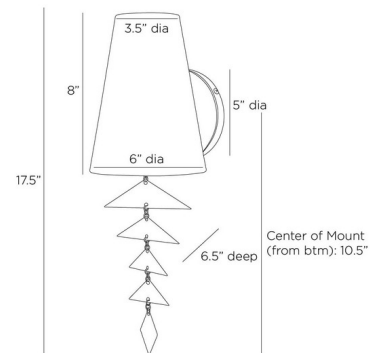

Description

The Ellie Wall Sconce brings a whimsical charm to your interior space. The free-hanging panes are reminiscent of a delicate fishbone or windchime blowing in the wind, the reflective movement adds charm and intrigue wherever it is hung.

Shown in burnt bronze

Specifications

COLOR	N/A
BODY FINISH	Burnt Bronze
WATTAGE	7W
DIMMER	Standard 120V
DIMENSIONS	6"W x 17.5"H x 6.5"D
BULB NOT INCLUDED	1 x B10/Candelabra (E12)/7W/120V LED
COUNTRY OF ORIGIN	India