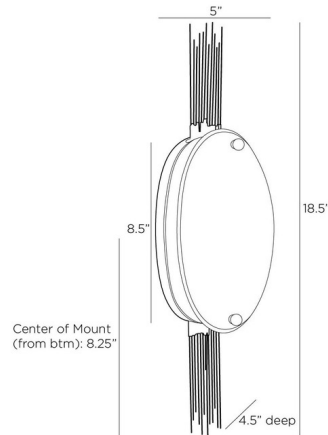

By Arteriors Home

Description

The Ernest Wall Sconce brings a mix of light and shadows to your interior space. Recalling a Brutalist brooch, a frame of natural iron, welded with antique-brass, seemingly pierces the fixture of clear seedy glass.

Shown in natural / clear

Specifications

COLOR	Clear
BODY FINISH	Natural
WATTAGE	4W
DIMMER	Standard 120V
DIMENSIONS	5"W x 18.5"H x 4.5"D
BULB NOT INCLUDED	1 x T6/Candelabra (E12)/4W/120V LED
COUNTRY OF ORIGIN	India