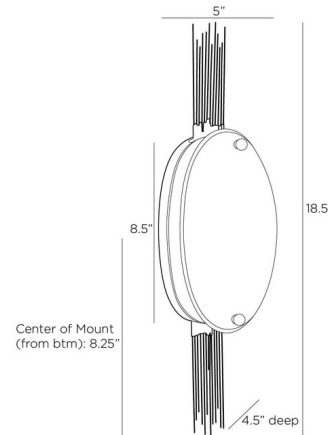

By Arteriors Home

Description

The Ernest Wall Sconce brings a mix of light and shadows to your interior space. Recalling a Brutalist brooch, a frame of natural iron, welded with antique-brass, seemingly pierces the fixture of clear seedy glass.

Shown in natural / clear

Specifications

COLOR	Clear
BODY FINISH	Natural
WATTAGE	4W
DIMMER	Standard 120V
DIMENSIONS	5"W x 18.5"H x 4.5"D
BULB NOT INCLUDED	1 x T6/Candelabra (E12)/4W/120V LED
COUNTRY OF ORIGIN	India