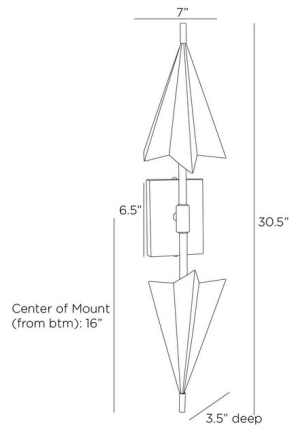

### Description

The Canary Wall Sconce is inspired by paper airplanes in a spear shaped light. The etched brass folds, on either end, diffuser was shadows of light across your room.

Shown in antique brass

### Specifications

COLOR	N/A
BODY FINISH	Antique Brass
WATTAGE	8W
DIMMER	Standard 120V
DIMENSIONS	7"W x 30.5"H x 3.5"D
BULB NOT INCLUDED	2 x B10/Candelabra (E12)/4W/120V LED
COUNTRY OF ORIGIN	India

CLICK TO VIEW PRODUCT