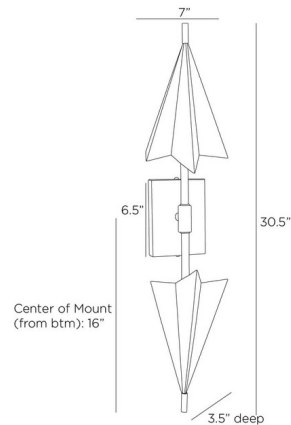

### Description

The Canary Wall Sconce is inspired by paper airplanes in a spear shaped light. The etched brass folds, on either end, diffuser was shadows of light across your room.

### Specifications

COLOR	N/A
BODY FINISH	Antique Brass
WATTAGE	8W
DIMMER	Standard 120V
DIMENSIONS	7"W x 30.5"H x 3.5"D
BULB NOT INCLUDED	2 x B10/Candelabra (E12)/4W/120V LED
COUNTRY OF ORIGIN	India

Shown in antique brass