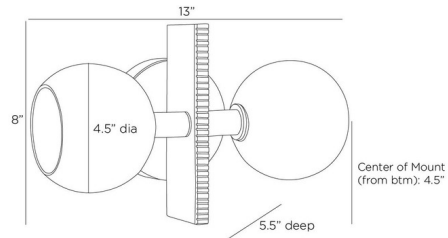

By Arteriors Home

Description

The Chamberlin Wall Sconce brings an alluring mix of antique brass-plated iron hardware and smoke luster glass, two globe lights are contrasted with a textural bar detail at the center. This piece is at home in a contemporary or industrial setting. May be mounted horizontally or vertically.

Shown in antique brass / smoke

Specifications

COLOR	Smoke
BODY FINISH	Antique Brass
WATTAGE	8W
DIMMER	Standard 120V
DIMENSIONS	13"W x 8"H x 5.5"D
BULB NOT INCLUDED	2 x B10/Candelabra (E12)/4W/120V LED
COUNTRY OF ORIGIN	India