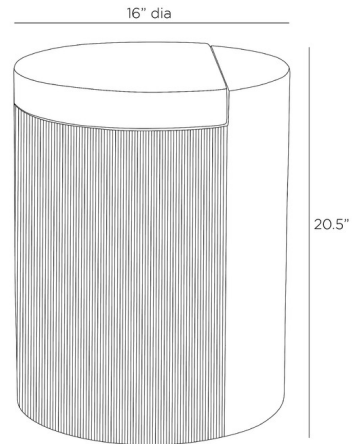

## Celestine Accent Table

By Arteriors Home

### Description

The Celestine Accent Table mixes white marble, antique brass clad and ebony mango wood to eye-catching effect. A simple column table with an artisanal edge. Scored details and sliced planes further highlight this piece's simplicity and luxury

### Specifications

COLOR	White Marble
BODY FINISH	Ebony
WATTAGE	N/A
DIMMER	N/A
DIMENSIONS	16"W x 20.5"H
BULB	N/A
COUNTRY OF ORIGIN	India

CLICK TO VIEW PRODUCT

Notes: