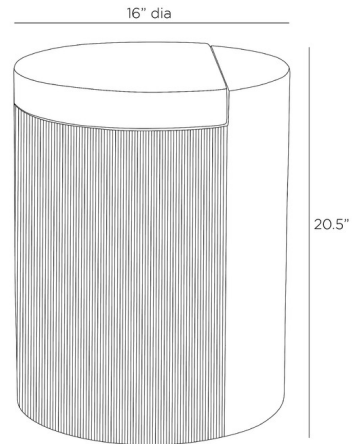

Shown in ebony / white marble

Specifications

COLOR	White Marble
BODY FINISH	Ebony
WATTAGE	N/A
DIMMER	N/A
DIMENSIONS	16"W x 20.5"H
BULB	N/A
COUNTRY OF ORIGIN	India

CLICK TO VIEW PRODUCT

Notes: