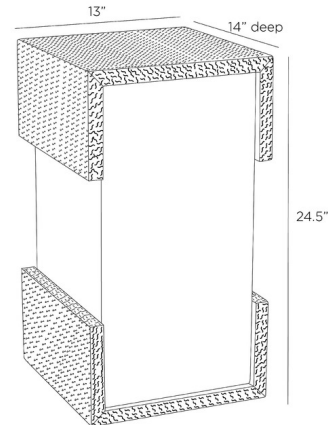

By Arteriors Home

Description

The Exeter Accent Table brings a clasp details to solve the puzzle of making a simple form more impactful. This offset block style's bronze clad accents punctuate a square base of smoke-hued mango wood.

Shown in bronze / smoke

Specifications

COLOR	Smoke
BODY FINISH	Bronze
WATTAGE	N/A
DIMMER	N/A
DIMENSIONS	13"W x 24.5"H x 14"D
BULB	N/A
COUNTRY OF ORIGIN	India

CLICK TO VIEW PRODUCT

Notes: