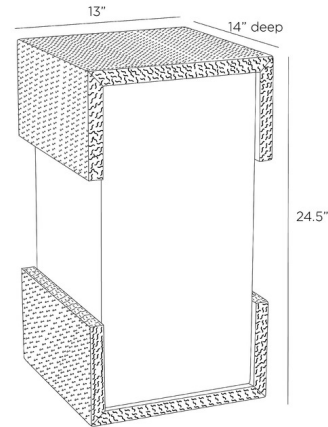

By Arteriors Home

Description

The Exeter Accent Table brings a clasp details to solve the puzzle of making a simple form more impactful. This offset block style's bronze clad accents punctuate a square base of smoke-hued mango wood.

Shown in bronze / smoke

Specifications

COLOR	Smoke
BODY FINISH	Bronze
WATTAGE	N/A
DIMMER	N/A
DIMENSIONS	13"W x 24.5"H x 14"D
BULB	N/A
COUNTRY OF ORIGIN	India

CLICK TO VIEW PRODUCT

Notes: