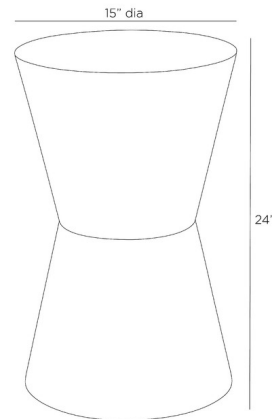

### Specifications

COLOR	N/A
BODY FINISH	Jade
WATTAGE	N/A
DIMMER	N/A
DIMENSIONS	15"W x 24"H
BULB	N/A
COUNTRY OF ORIGIN	Viet Nam

CLICK TO VIEW PRODUCT

Notes: