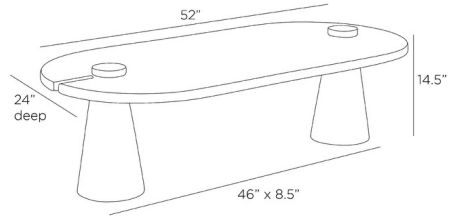

Description

The Delaney Coffee Table gives the illusion of piercing an oval of honed white marble. With a split reveal at either end, the top balances on pedestal legs of umber mango wood.

Shown in umber / white marble

Specifications

COLOR	White Marble
BODY FINISH	Umber
WATTAGE	N/A
DIMMER	N/A
DIMENSIONS	52"W x 14.5"H x 24"D
BULB	N/A
COUNTRY OF ORIGIN	India

CLICK TO VIEW PRODUCT

Notes: