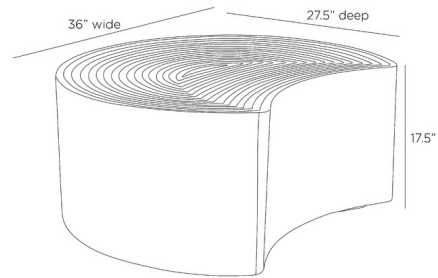

### Specifications

COLOR	N/A
BODY FINISH	Antique Bronze
WATTAGE	N/A
DIMMER	N/A
DIMENSIONS	36"W x 17.5"H x 27.5"D
BULB	N/A
COUNTRY OF ORIGIN	India

CLICK TO VIEW PRODUCT

Notes: