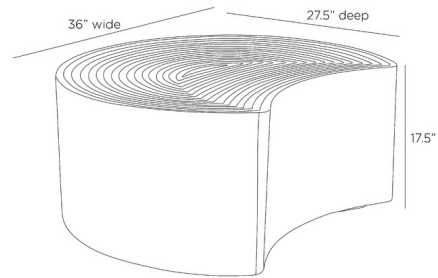

Specifications

COLOR	N/A
BODY FINISH	Antique Bronze
WATTAGE	N/A
DIMMER	N/A
DIMENSIONS	36"W x 17.5"H x 27.5"D
BULB	N/A
COUNTRY OF ORIGIN	India

CLICK TO VIEW PRODUCT

Notes: