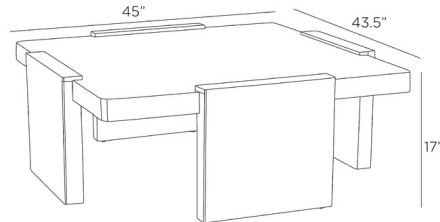

By Arteriors Home

Description

The Camden Cocktail Table brings a style that is greater than the sum of its parts. Passing planes that serve as its support extend above the top slab to reveal an intriguing dimensionality. Rounded at the corners.

Shown in ebony / black

Specifications

COLOR	Black
BODY FINISH	Ebony
WATTAGE	N/A
DIMMER	N/A
DIMENSIONS	45"W x 17"H x 43.5"D
BULB	N/A
COUNTRY OF ORIGIN	India

CLICK TO VIEW PRODUCT

Notes: