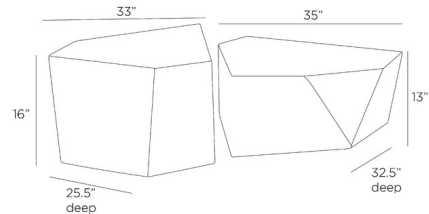

Specifications

COLOR	N/A
BODY FINISH	Black
WATTAGE	N/A
DIMMER	N/A
DIMENSIONS	35"W x 13"H x 32.5"D
BULB	N/A
COUNTRY OF ORIGIN	Philippines

CLICK TO VIEW PRODUCT

Notes: