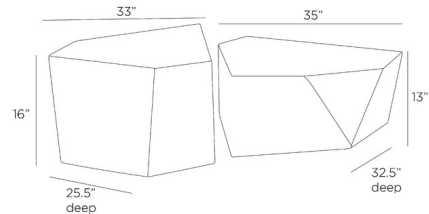

Lightology

lightology.com
866-954-4489
04-24-26

Project: _____

Company: _____

Location: _____ Fixture Type: _____

SPEC #: **AHM1342662**

Approved On: _____ Approved By: _____

Drover Outdoor Cocktail Tables Set of 2 By Arteriors Home

Description

The Drover Outdoor Cocktail Tables is a pair of intriguing tables of black volcanic rock composite were designed to be mixed and matched in any seating area. Juxtaposed in height, each prismatic shape is textured at each side with intricate pitting details.

Shown in black

Specifications

COLOR	N/A
BODY FINISH	Black
WATTAGE	N/A
DIMMER	N/A
DIMENSIONS	35"W x 13"H x 32.5"D
BULB	N/A
COUNTRY OF ORIGIN	Philippines

CLICK TO VIEW PRODUCT

Notes: