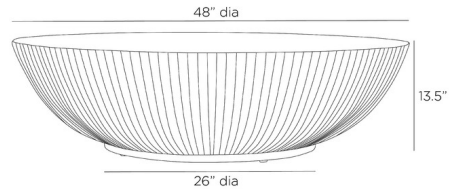

## Etta Outdoor Coffee Table

By Arteriors Home

### Description

The Etta Outdoor Coffee Table is a low profile, simple drum style that is at equally at home in a contemporary outdoor room or a more transitional space. Formed of ivory concrete composite with fluting details tapering down to a metal base.

### Specifications

COLOR	Ivory
BODY FINISH	N/A
WATTAGE	N/A
DIMMER	N/A
DIMENSIONS	48"W x 13.5"H
BULB	N/A
COUNTRY OF ORIGIN	Philippines

CLICK TO VIEW PRODUCT

Notes: