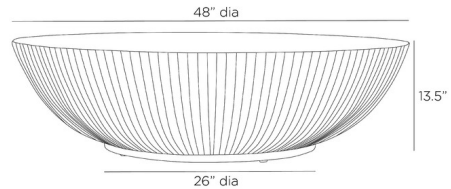

Lightology

lightology.com
866-954-4489
06-22-26

Project: _____

Company: _____

Location: _____ Fixture Type: _____

SPEC #: **AHM1342664**

Approved On: _____ Approved By: _____

Etta Outdoor Coffee Table

By Arteriors Home

Description

The Etta Outdoor Coffee Table is a low profile, simple drum style that is at equally at home in a contemporary outdoor room or a more transitional space. Formed of ivory concrete composite with fluting details tapering down to a metal base.

Shown in ivory

Specifications

COLOR	Ivory
BODY FINISH	N/A
WATTAGE	N/A
DIMMER	N/A
DIMENSIONS	48"W x 13.5"H
BULB	N/A
COUNTRY OF ORIGIN	Philippines

CLICK TO VIEW PRODUCT

Notes: