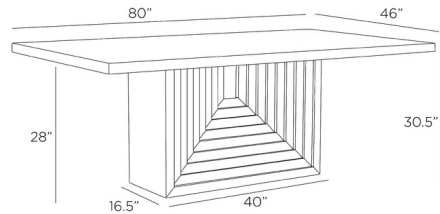

### Description

The Crockett Dining Table has over scaled the dimensions of a rectangular pedestal table to make it a monumental centerpiece. A stepped, reversed pyramid base offers a ceremonial quality, while the veneer top is luxuriously detailed with intriguing, mirrored insets of veneer.

### Specifications

COLOR	Oyster
BODY FINISH	N/A
WATTAGE	N/A
DIMMER	N/A
DIMENSIONS	80"W x 30.5"H x 46"D
BULB	N/A
COUNTRY OF ORIGIN	Viet Nam

CLICK TO VIEW PRODUCT

Notes: