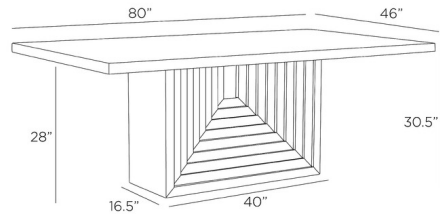

### Description

The Crockett Dining Table has over scaled the dimensions of a rectangular pedestal table to make it a monumental centerpiece. A stepped, reversed pyramid base offers a ceremonial quality, while the veneer top is luxuriously detailed with intriguing, mirrored insets of veneer.

### Specifications

COLOR . . . . . Oyster  
BODY FINISH . . . . . N/A  
WATTAGE . . . . . N/A  
DIMMER . . . . . N/A  
DIMENSIONS . . . . . 80"W x 30.5"H x 46"D  
BULB . . . . . N/A  
COUNTRY OF ORIGIN . . . . . Viet Nam