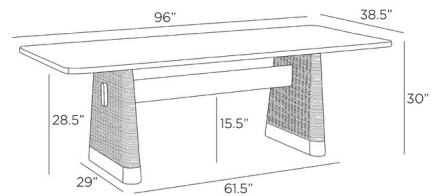

### Specifications

COLOR	N/A
BODY FINISH	Honey Rattan
WATTAGE	N/A
DIMMER	N/A
DIMENSIONS	96\"W x 30\"H x 38.5\"D
BULB	N/A
COUNTRY OF ORIGIN	Viet Nam

CLICK TO VIEW PRODUCT

Notes: