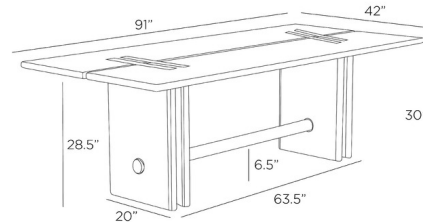

Lightology

lightology.com
866-954-4489
05-17-26

Project: _____

Company: _____

Location: _____ Fixture Type: _____

SPEC #: **AHM1342670**

Approved On: _____ Approved By: _____

Dominic Outdoor Dining Table

By Arteriors Home

Description

The Dominic Outdoor Dining Table is comfortably suited for indoors and out, the Dominic is fashioned from sturdy teak wood at an exaggerated scale, stained in a willow finish. The punctured split top and fine joinery details giving this design the illusion of puzzle pieces joining together. Accented with an aged bronze stainless steel brace that dramatically pierces each double leg

Shown in willow

Specifications

COLOR	N/A
BODY FINISH	Willow
WATTAGE	N/A
DIMMER	N/A
DIMENSIONS	91"W x 30"H x 42"D
BULB	N/A
COUNTRY OF ORIGIN	Viet Nam

CLICK TO VIEW PRODUCT

Notes: