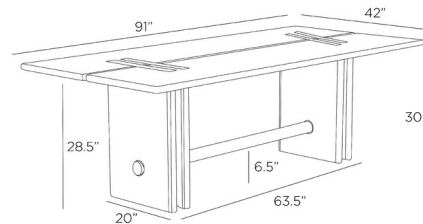

Lightology

lightology.com
866-954-4489
07-10-26

Project: _____

Company: _____

Location: _____ Fixture Type: _____

SPEC #: **AHM1342670**

Approved On: _____ Approved By: _____

Dominic Outdoor Dining Table

By Arteriors Home

Description

The Dominic Outdoor Dining Table is comfortably suited for indoors and out, the Dominic is fashioned from sturdy teak wood at an exaggerated scale, stained in a willow finish. The punctured split top and fine joinery details giving this design the illusion of puzzle pieces joining together. Accented with an aged bronze stainless steel brace that dramatically pierces each double leg

Shown in willow

Specifications

COLOR	N/A
BODY FINISH	Willow
WATTAGE	N/A
DIMMER	N/A
DIMENSIONS	91"W x 30"H x 42"D
BULB	N/A
COUNTRY OF ORIGIN	Viet Nam

CLICK TO VIEW PRODUCT

Notes: