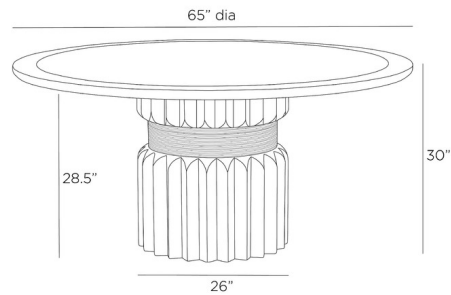

Lightology

lightology.com
866-954-4489
04-25-26

Project: _____

Company: _____

Location: _____ Fixture Type: _____

SPEC #: **AHM1342671**

Approved On: _____ Approved By: _____

Echo Outdoor Dining Table

By Arteriors Home

Description

The Echo Outdoor Dining Table is carved and cinched with a length of wrapped willow synthetic rope. This steak wood table in a willow finish balances the tension between soft details and sharp facets. The round top is further enhanced with graining that radiates from its very center, complementing the pedestal base.

Shown in willow

Specifications

COLOR	N/A
BODY FINISH	Willow
WATTAGE	N/A
DIMMER	N/A
DIMENSIONS	65"W x 30"H
BULB	N/A
COUNTRY OF ORIGIN	Viet Nam

CLICK TO VIEW PRODUCT

Notes: