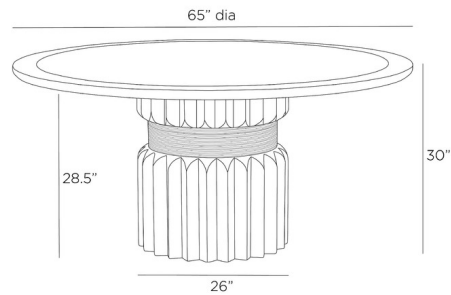

### Description

The Echo Outdoor Dining Table is carved and cinched with a length of wrapped willow synthetic rope. This steak wood table in a willow finish balances the tension between soft details and sharp facets. The round top is further enhanced with graining that radiates from its very center, complementing the pedestal base.

### Specifications

COLOR	N/A
BODY FINISH	Willow
WATTAGE	N/A
DIMMER	N/A
DIMENSIONS	65\"W x 30\"H
BULB	N/A
COUNTRY OF ORIGIN	Viet Nam

CLICK TO VIEW PRODUCT

Notes: