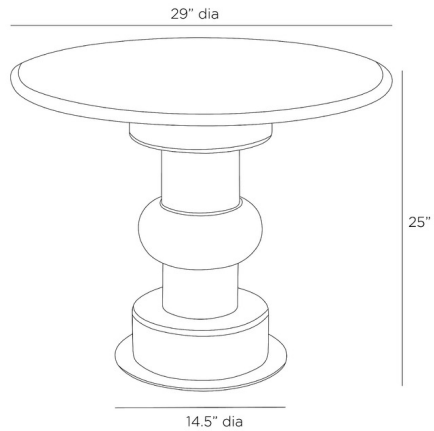

## Devito End Table By Arteriors Home

### Description

The Devito End Table adds a playful twist to a traditional William and Mary turned leg. This updated end table pairs an ebony oak wood pedestal with a circular top of white sandblasted marble. A bronze-plated iron base anchors the exaggerated proportions.

### Specifications

COLOR	White Marble
BODY FINISH	Ebony
WATTAGE	N/A
DIMMER	N/A
DIMENSIONS	29"W x 25"H
BULB	N/A
COUNTRY OF ORIGIN	India

CLICK TO VIEW PRODUCT

Notes: