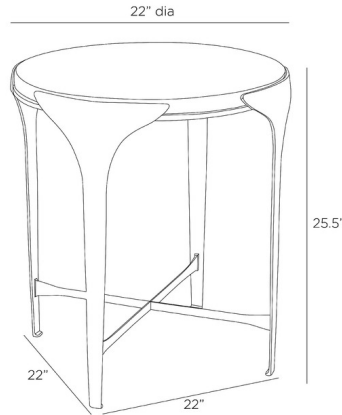

Lightology

lightology.com
866-954-4489
05-12-26

Project: _____

Company: _____

Location: _____ Fixture Type: _____

SPEC #: **AHM1342673**

Approved On: _____ Approved By: _____

Janine End Table By Arteriors Home

Description

The Janine End Table embodies the same subtle design details and minimalist elegance. Drawing inspiration for the Art Deco period, a slender antique brass plated iron frame gradually flares upward, showcase a white marble top that appears to float within its support.

Shown in antique brass / white marble

Specifications

COLOR	White Marble
BODY FINISH	Antique Brass
WATTAGE	N/A
DIMMER	N/A
DIMENSIONS	22"W x 25.5"H
BULB	N/A
COUNTRY OF ORIGIN	India

CLICK TO VIEW PRODUCT

Notes: