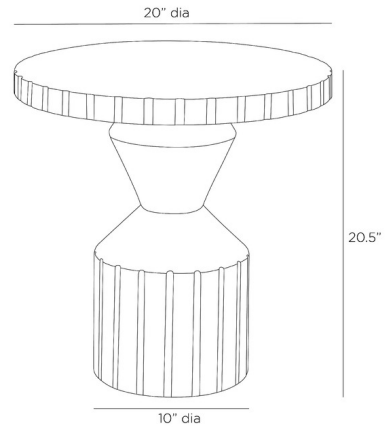

Lightology

lightology.com
866-954-4489
05-17-26

Project: _____

Company: _____

Location: _____ Fixture Type: _____

SPEC #: **AHM1342674**

Approved On: _____ Approved By: _____

Calypso End Table By Arteriors Home

Description

The Calypso End Table is accented with gear-like etching at the base and top. This machined end table possesses an industrial edge. Carved of ebony mango wood, the bold faceted shape highlights its totemic architecture

Specifications

COLOR	Black
BODY FINISH	Ebony
WATTAGE	N/A
DIMMER	N/A
DIMENSIONS	20"W x 20.5"H
BULB	N/A
COUNTRY OF ORIGIN	India

Shown in ebony / black

CLICK TO VIEW PRODUCT

Notes: