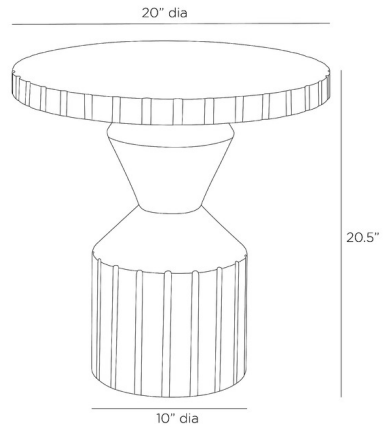

### Description

The Calypso End Table is accented with gear-like etching at the base and top. This machined end table possesses an industrial edge. Carved of ebony mango wood, the bold faceted shape highlights its totemic architecture

### Specifications

COLOR	Black
BODY FINISH	Ebony
WATTAGE	N/A
DIMMER	N/A
DIMENSIONS	20"W x 20.5"H
BULB	N/A
COUNTRY OF ORIGIN	India

Shown in ebony / black

CLICK TO VIEW PRODUCT

Notes: