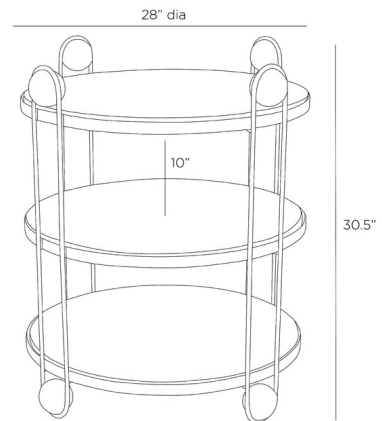

## Carlita End Table

By Arteriors Home

### Description

The Carlita End Table is clamped in a delicate framework of bronze-plated iron. A trio of white marble shelves makes an elegant end table or standing bar. Punctuated with polished bronze iron spheres at top and bottom.

### Specifications

COLOR	White Marble
BODY FINISH	Bronze
WATTAGE	N/A
DIMMER	N/A
DIMENSIONS	28"W x 30.5"H
BULB	N/A
COUNTRY OF ORIGIN	India

CLICK TO VIEW PRODUCT

Notes: