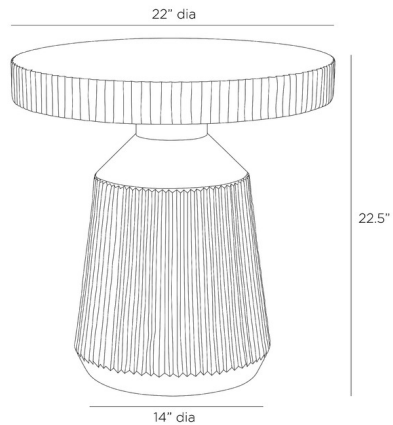

### Description

The Boyden Outdoor End Table is a black volcanic rock composite table balancing a smooth round top with fluted accents at the edges and base, lending an industrial, gear-inspired effect to the monolithic form.

### Specifications

COLOR	N/A
BODY FINISH	Black
WATTAGE	N/A
DIMMER	N/A
DIMENSIONS	22"W x 22.5"H
BULB	N/A
COUNTRY OF ORIGIN	Philippines

CLICK TO VIEW PRODUCT

Notes: