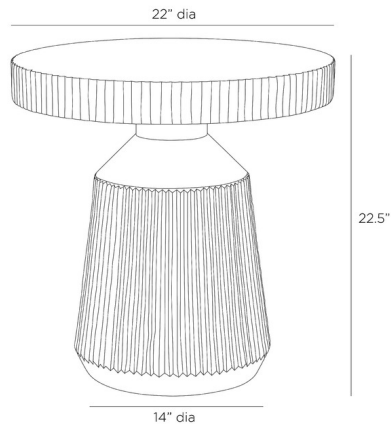

### Description

The Boyden Outdoor End Table is a black volcanic rock composite table balancing a smooth round top with fluted accents at the edges and base, lending an industrial, gear-inspired effect to the monolithic form.

### Specifications

COLOR	N/A
BODY FINISH	Black
WATTAGE	N/A
DIMMER	N/A
DIMENSIONS	22"W x 22.5"H
BULB	N/A
COUNTRY OF ORIGIN	Philippines

Shown in black

CLICK TO VIEW PRODUCT

Notes: