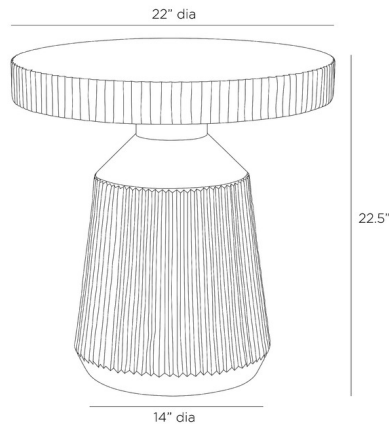

Description

The Boyden Outdoor End Table is a black volcanic rock composite table balancing a smooth round top with fluted accents at the edges and base, lending an industrial, gear-inspired effect to the monolithic form.

Specifications

COLOR	N/A
BODY FINISH	Black
WATTAGE	N/A
DIMMER	N/A
DIMENSIONS	22"W x 22.5"H
BULB	N/A
COUNTRY OF ORIGIN	Philippines

Shown in black

CLICK TO VIEW PRODUCT

Notes: