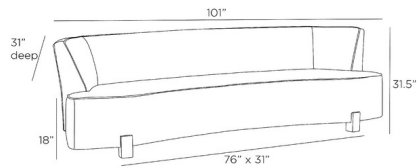

Shown in white oak / heron

Specifications

COLOR	Heron
BODY FINISH	White Oak
WATTAGE	N/A
DIMMER	N/A
DIMENSIONS	87"W x 18"H x 20.5"D
BULB	N/A
COUNTRY OF ORIGIN	United States

CLICK TO VIEW PRODUCT

Notes: