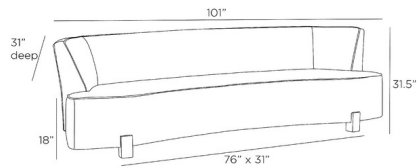

Lightology

lightology.com
866-954-4489
07-07-26

Project: _____

Company: _____

Location: _____ Fixture Type: _____

SPEC #: **AHM1342686**

Approved On: _____ Approved By: _____

Claude Sofa

By Arteriors Home

Description

The Claude Sofa is upholstered in light heron linen to set a sculptural tone. Gently curved along the back, it was designed to effortlessly cradle the body. Supported with four block legs of white oak.

Shown in white oak / heron

Specifications

COLOR	Heron
BODY FINISH	White Oak
WATTAGE	N/A
DIMMER	N/A
DIMENSIONS	87"W x 18"H x 20.5"D
BULB	N/A
COUNTRY OF ORIGIN	United States

CLICK TO VIEW PRODUCT

Notes: