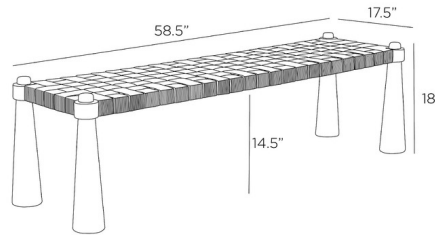

Specifications

COLOR	Tobacco
BODY FINISH	Sable
WATTAGE	N/A
DIMMER	N/A
DIMENSIONS	58.5"W x 18"H x 17.5"D
BULB	N/A
COUNTRY OF ORIGIN	Indonesia

CLICK TO VIEW PRODUCT

Notes: