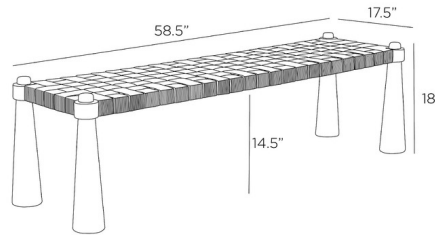

### Specifications

COLOR	Tobacco
BODY FINISH	Sable
WATTAGE	N/A
DIMMER	N/A
DIMENSIONS	58.5"W x 18"H x 17.5"D
BULB	N/A
COUNTRY OF ORIGIN	Indonesia

CLICK TO VIEW PRODUCT

Notes: